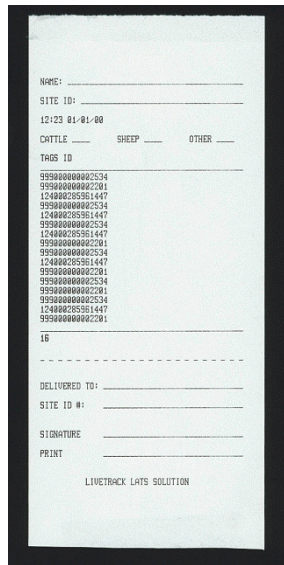

Syscan-ID 1975 Hymus Blvd. suite 225 Dorval, Quebec Canada H9P 1J8
: 514-685-7778 Fax: 514-685-1938 www.syscan-id.com or gluker@syscan-id.com